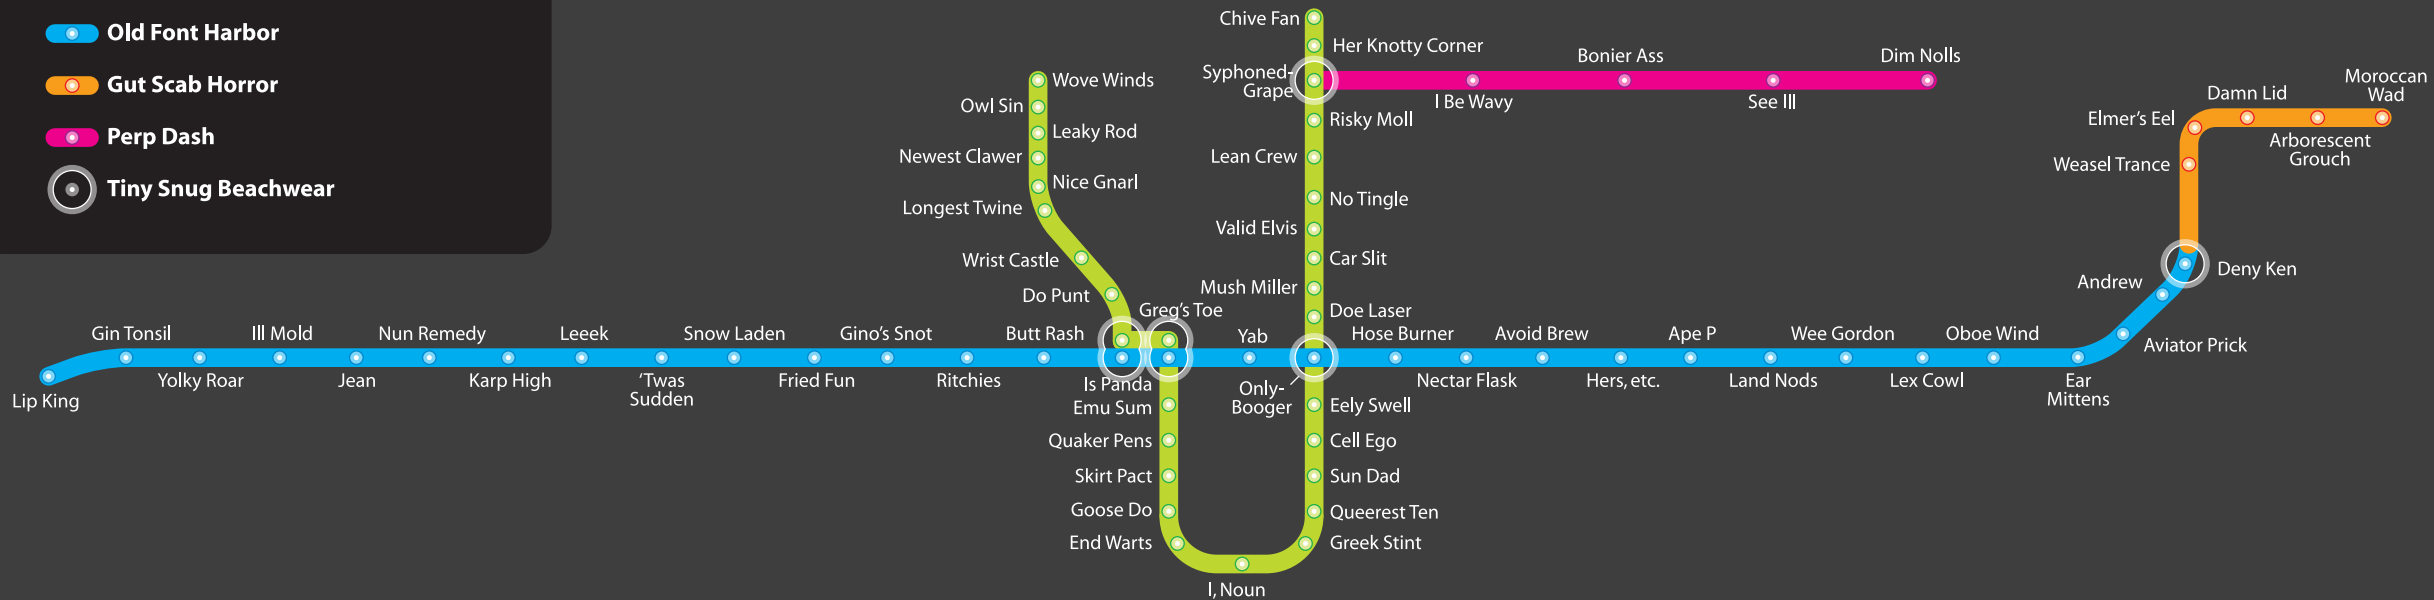

 Veiny Egyptian Dinosaurs

 Old Font Harbor

 Gut Scab Horror

 Perp Dash

 Tiny Snug Beachwear

Anagram map of Toronto subway system

by John Martz, 2006 www.robotjohnny.com

This map is neither affiliated with nor approved by the Toronto Transit Commission